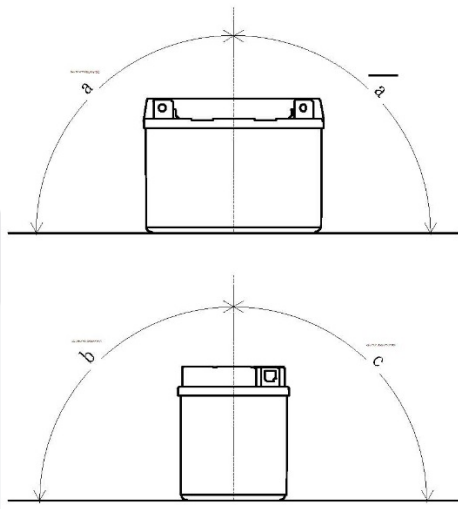

Yuasa Technical Data Sheet

Yuasa 6N4B-2A - Conventional 6 Volt Battery

Performance

Voltage	6V
Capacity (10-hour)	4Ah
Capacity (20-hour)	4.2Ah

Dimensions ($\pm 2\text{mm}$)

Length	102mm
Width	48mm
Height	96mm

Weights & Measures

Mean Weight with Acid	1kg
Acid Volume	0.2l

Mounting Angle

Angle A	Vertical only
Angle B	Vertical only
Angle C	Vertical only

Technology

Technology Cast Sb/Ca

Cell Assembly Layout

Data Sheet generated on 12/12/2016 - E&OE