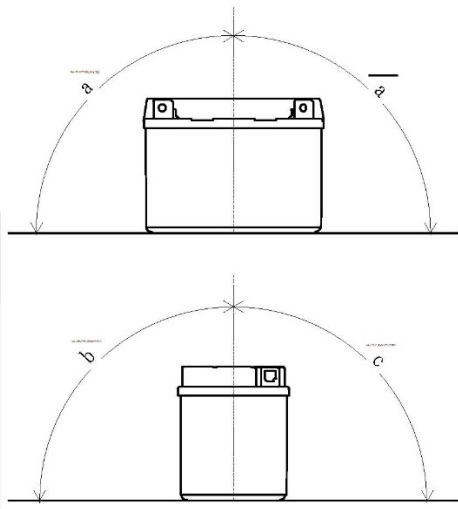

Yuasa Technical Data Sheet

Yuasa 6N4A-4D - Conventional 6 Volt Battery

Performance

Voltage	6V
Capacity (10-hour)	4Ah
Capacity (20-hour)	4.2Ah

Dimensions ($\pm 2\text{mm}$)

Length	61mm
Width	57mm
Height	131mm

Weights & Measures

Mean Weight with Acid	1kg
Acid Volume	0.2l

Mounting Angle

Angle A	Vertical only
Angle B	Vertical only
Angle C	Vertical only

Technology

Technology	Cast Sb/Ca
------------	------------

Cell Assembly Layout