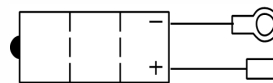

Weights & Measures

Mean Weight with Acid	1kg
Acid Volume	0.2l

Mounting Angle

Angle A	Vertical only
Angle B	Vertical only
Angle C	Vertical only

Technology

Technology	Cast Sb/Ca
------------	------------

Cell Assembly Layout