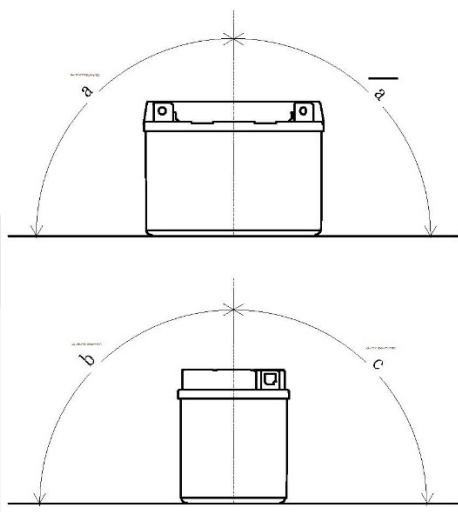

Yuasa Technical Data Sheet

Yuasa YIX30L-BS - High Performance Maintenance Free Battery

Performance

Voltage	12V
Capacity (10-hour)	30Ah
Capacity (20-hour)	31.6Ah
CCA @ -18°C	400A

Dimensions (±2mm)

Length	166mm
Width	126mm
Height	175mm

Weights & Measures

Mean Weight with Acid	9.9kg
Acid Volume	1.4l

Cell Assembly Layout

Terminal Type - 5

Data Sheet generated on 12/12/2016 - E&OE