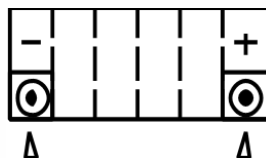

Yuasa Technical Data Sheet

Yuasa YIX30L-BS - High Performance Maintenance Free Battery

Performance

Voltage	12V
Capacity (10-hour)	30Ah
Capacity (20-hour)	31.6Ah
CCA @ -18°C	400A

Dimensions (±2mm)

Length	166mm
Width	126mm
Height	175mm

Weights & Measures

Mean Weight with Acid	9.9kg
Acid Volume	1.4l

Cell Assembly Layout

Terminal Type - 5

Data Sheet generated on 12/12/2016 - E&OE