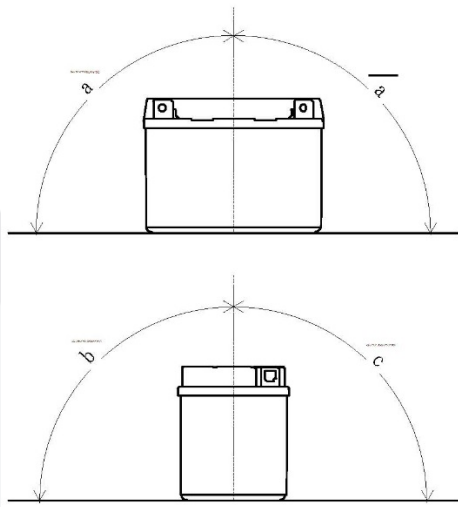

Yuasa Technical Data Sheet

Yuasa 6N4-2A-5 - Conventional 6 Volt Battery

Performance

Voltage	6V
Capacity (10-hour)	4Ah
Capacity (20-hour)	4.2Ah

Dimensions ($\pm 2\text{mm}$)

Length	71mm
Width	71mm
Height	96mm

Weights & Measures

Mean Weight with Acid	0.8kg
Acid Volume	0.2l

Mounting Angle

Angle A	Vertical only
Angle B	Vertical only
Angle C	Vertical only

Technology

Technology Cast Sb/Ca

Cell Assembly Layout

Data Sheet generated on 12/12/2016 - E&OE