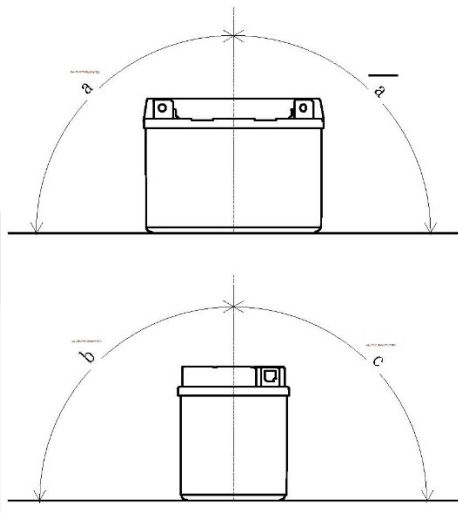

#### Dimensions (±2mm)

Length	120mm
Width	70mm
Height	95mm

#### Mounting Angle

Angle A	Vertical only
Angle B	Vertical only
Angle C	Vertical only

For Illustration Purposes Only