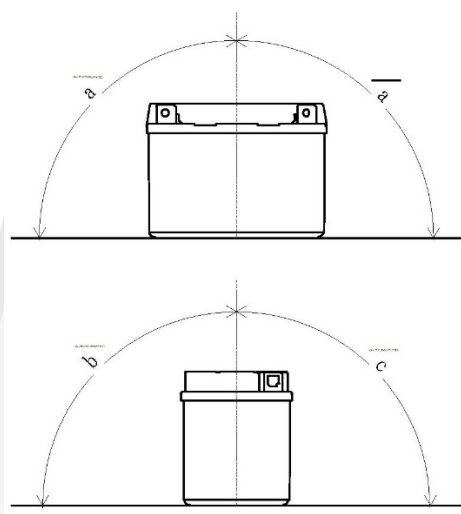

Mounting Angle

Angle A	Vertical only
Angle B	Vertical only
Angle C	Vertical only

Technology

Technology Cast Sb/Ca

Cell Assembly Layout

Terminal Type - 8

Data Sheet generated on 12/12/2016 - E&OE