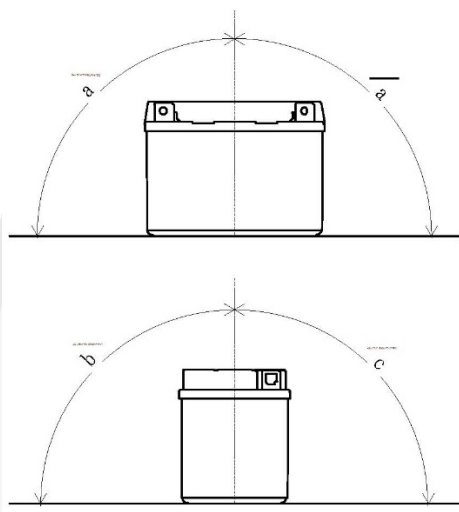

Yuasa Technical Data Sheet

Yuasa 12N7D-3B - Conventional 12 Volt Battery

Performance

Voltage	12V
Capacity (10-hour)	7Ah
Capacity (20-hour)	7.4Ah
CCA @ -18°C	70A

Dimensions (±2mm)

Length	135mm
Width	75mm
Height	150mm

Weights & Measures

Mean Weight with Acid	2.9kg
Acid Volume	0.6l

Mounting Angle

Angle A	Vertical only
Angle B	Vertical only
Angle C	Vertical only

Technology

Technology Cast Sb/Ca

Cell Assembly Layout

Terminal Type - 6