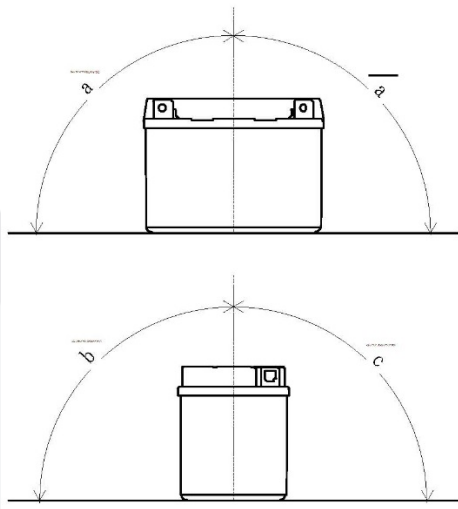

Yuasa Technical Data Sheet

Yuasa 12N24-3A - Conventional 12 Volt Battery

Performance

Voltage	12V
Capacity (10-hour)	24Ah
Capacity (20-hour)	25.3Ah
CCA @ -18°C	200A

Dimensions (±2mm)

Length	184mm
Width	124mm
Height	175mm

Weights & Measures

Mean Weight with Acid	7.9kg
Acid Volume	1.8l

Mounting Angle

Angle A	Vertical only
Angle B	Vertical only
Angle C	Vertical only

For Illustration Purposes Only

Technology

Technology Cast Sb/Ca

Cell Assembly Layout

Terminal Type - 3

Data Sheet generated on 12/12/2016 - E&OE