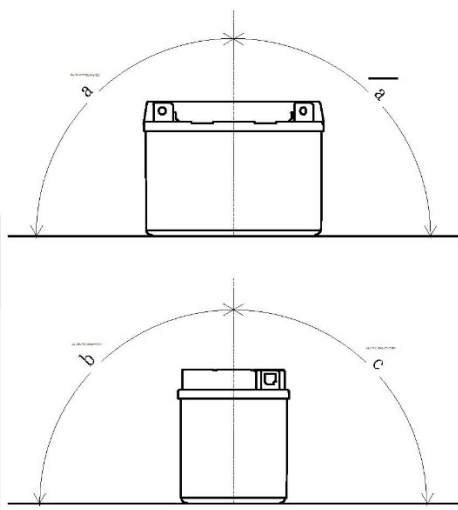

Yuasa Technical Data Sheet

Yuasa YHD-12 - Conventional 12 Volt Battery

Performance

Voltage	12V
Capacity (10-hour)	29Ah
Capacity (20-hour)	29.5Ah
CCA @ -18°C	200A

Dimensions (±2mm)

Length	206mm
Width	133mm
Height	165mm

Weights & Measures

Mean Weight with Acid	8.3kg
Acid Volume	2.2l

Mounting Angle

Angle A	Vertical only
Angle B	Vertical only
Angle C	Vertical only

Cell Assembly Layout

Terminal Type - 9

Data Sheet generated on 12/12/2016 - E&OE