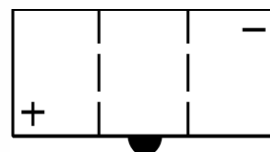

#### Dimensions (±2mm)

Length	156mm
Width	57mm
Height	116mm

#### Mounting Angle

Angle A	Vertical only
Angle B	Vertical only
Angle C	Vertical only

#### Cell Assembly Layout