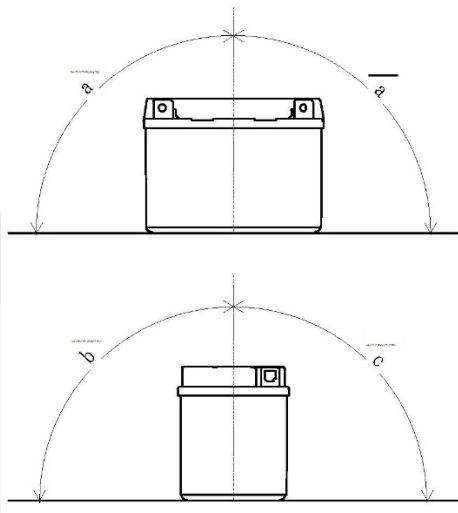

Mounting Angle

Angle A	Vertical only
Angle B	Vertical only
Angle C	Vertical only

Technology

Technology Cast Sb/Ca

Cell Assembly Layout

Terminal Type - 6

Data Sheet generated on 12/12/2016 - E&OE